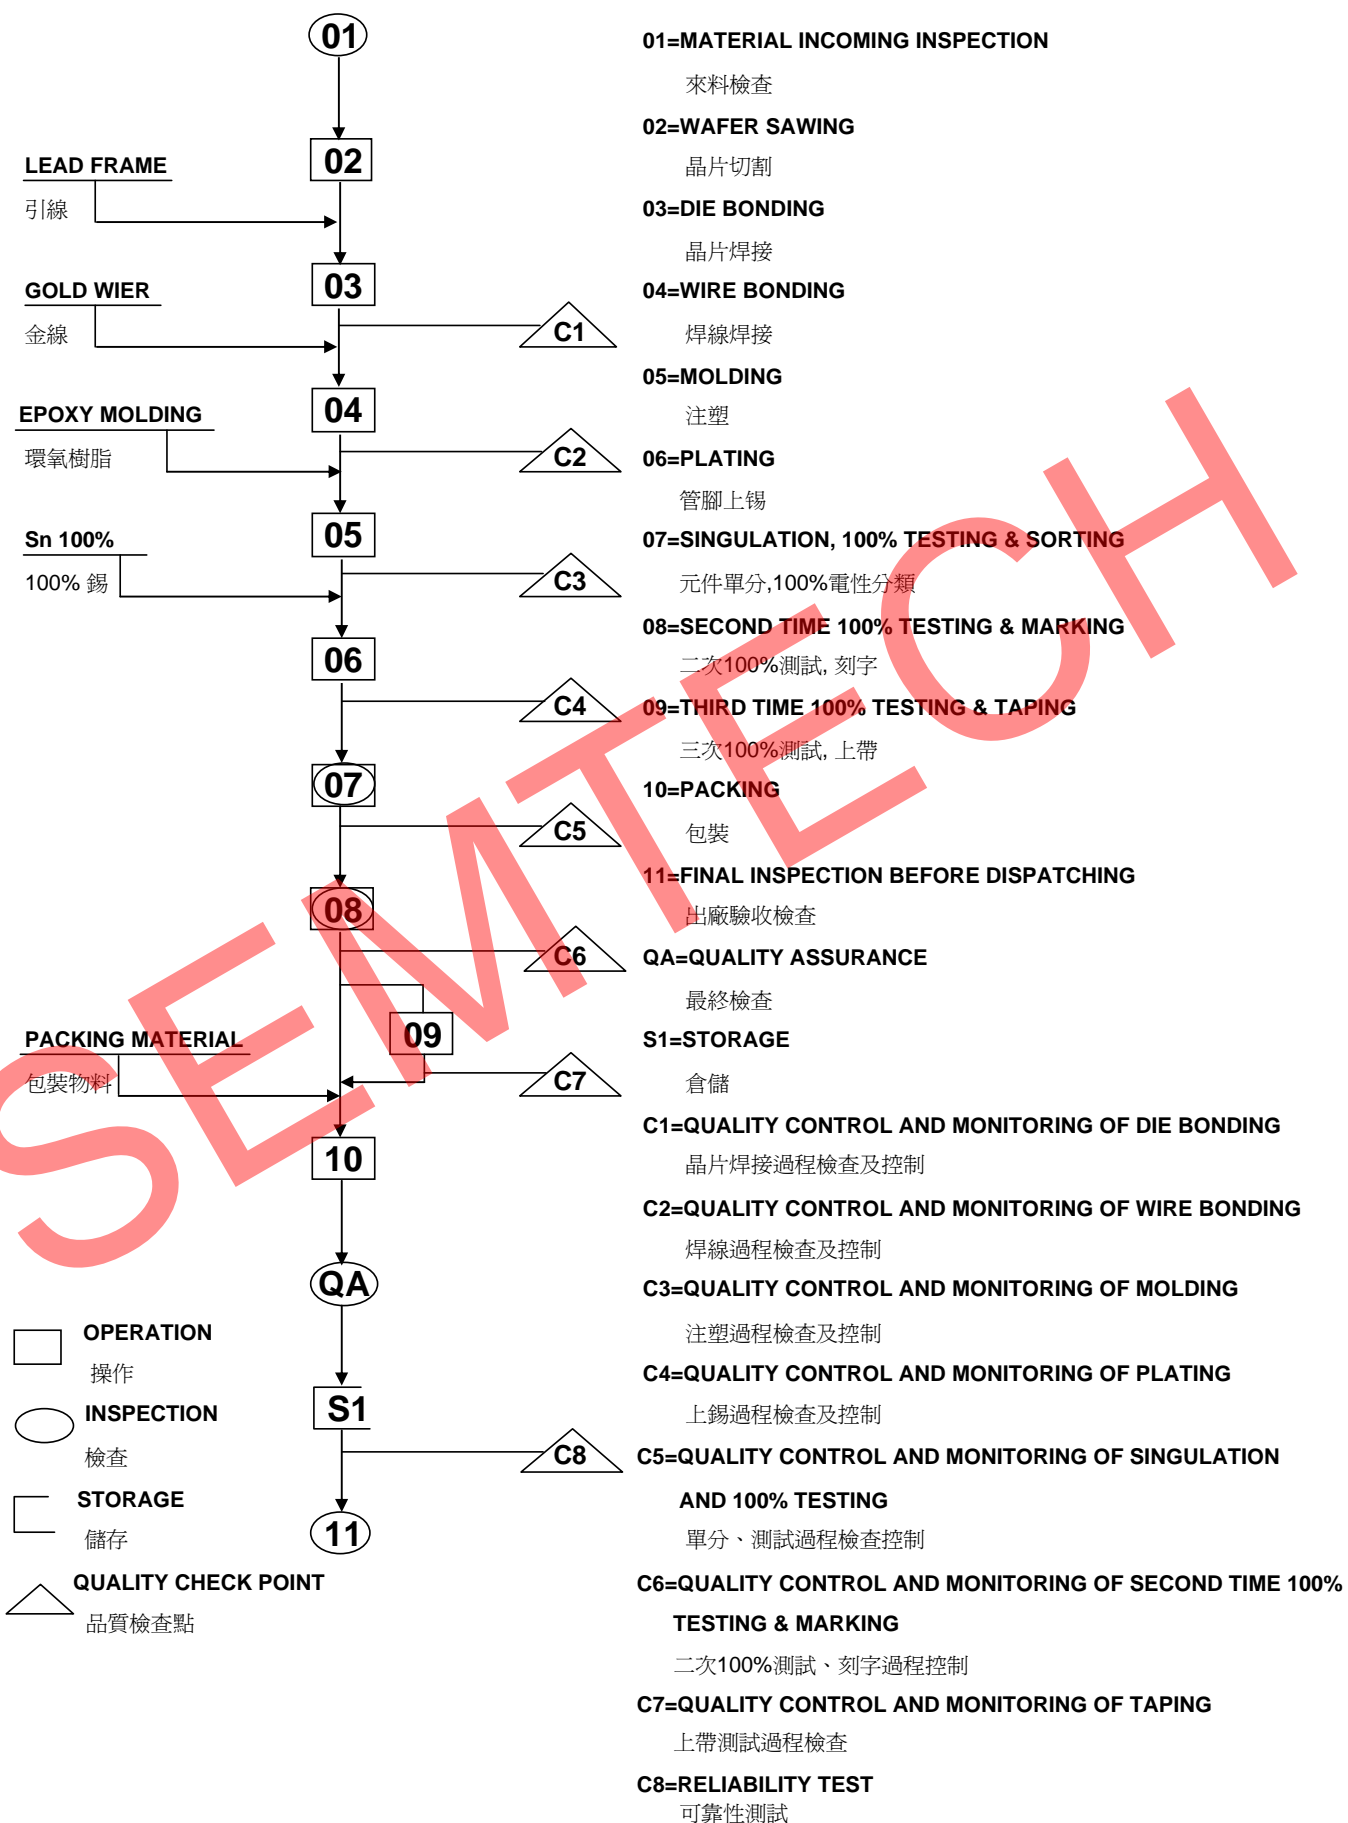

# PROCESS FLOW CHART FOR SOT-23 TRANSISTOR

## SOT-23 三極管工序流程圖

# PROCESS FLOW CHART FOR TO-92 TRANSISTOR

# PROCESS FLOW CHART FOR SOT-89 TRANSISTOR