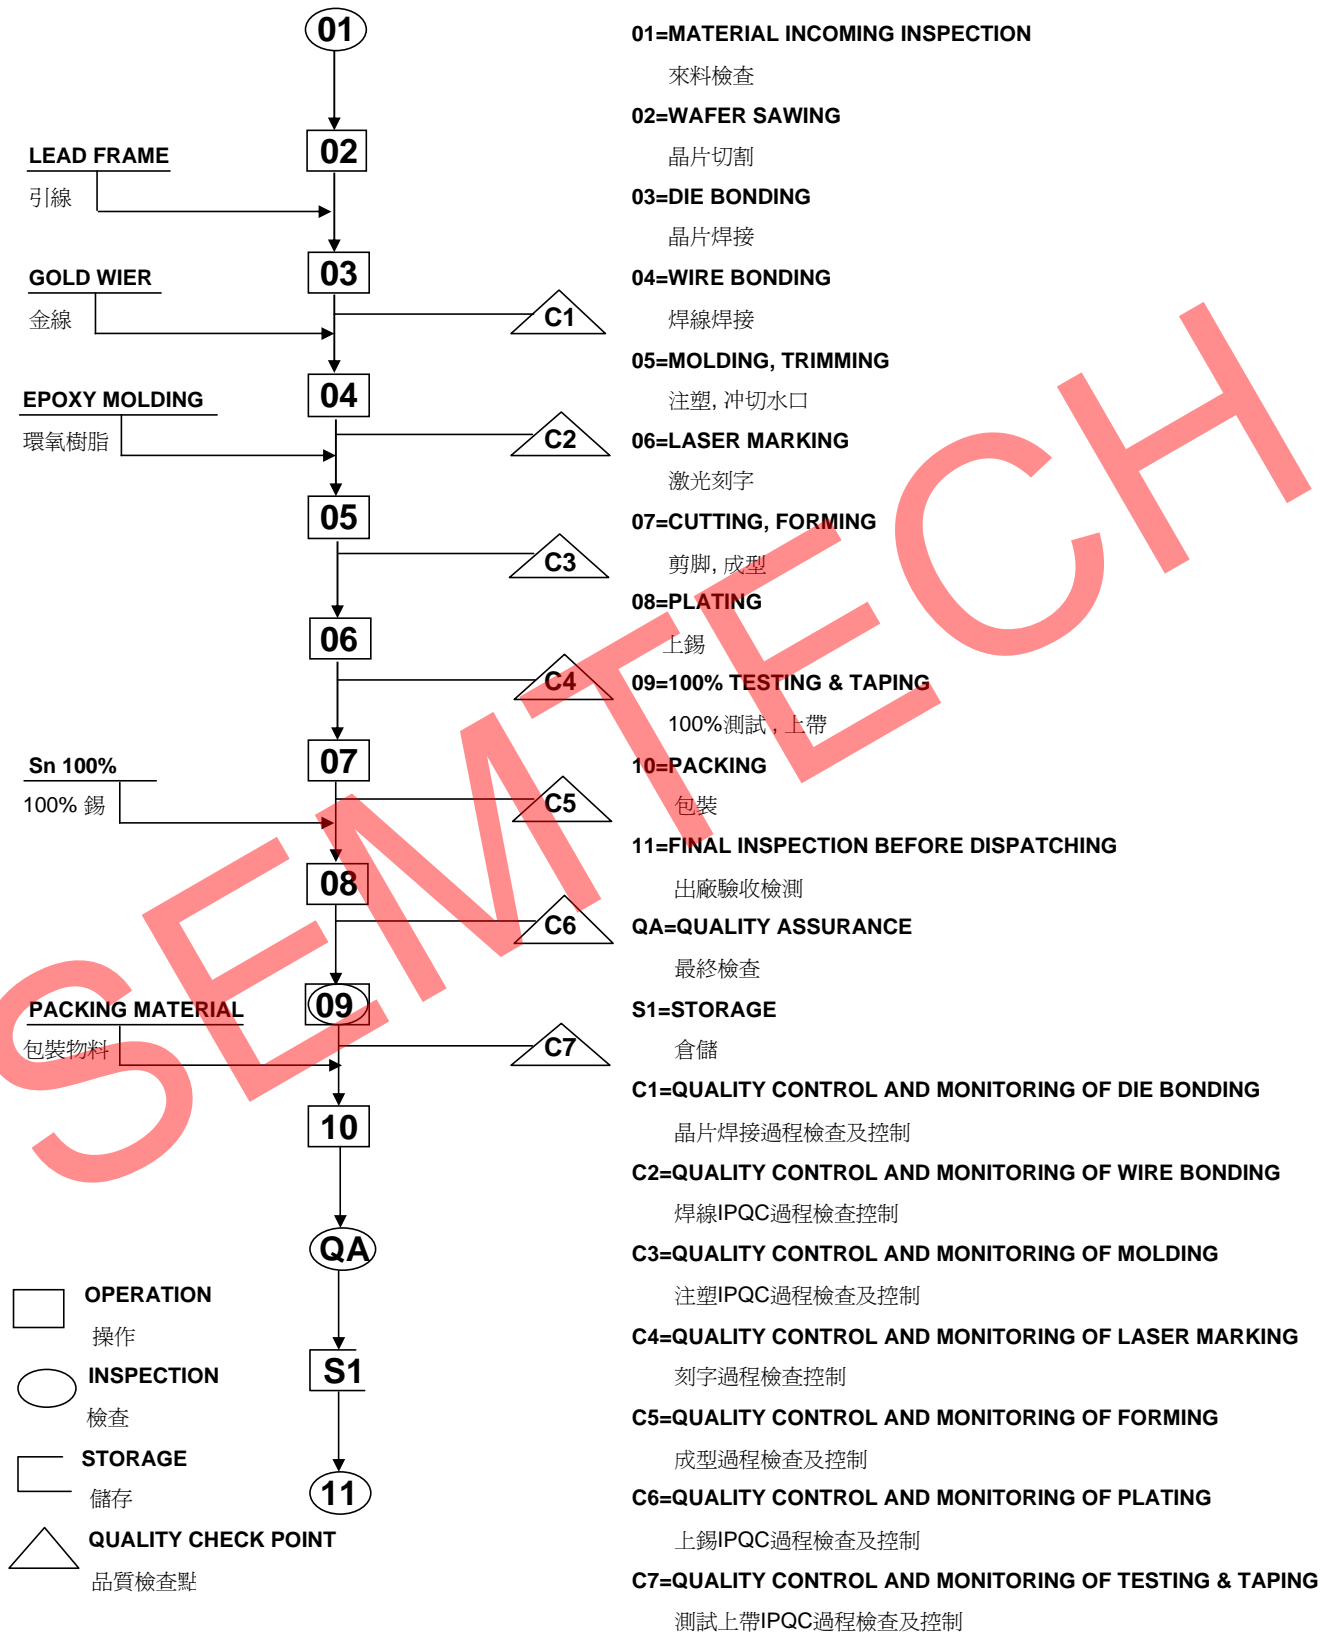

PROCESS FLOW CHART FOR SMD GLASS DIODE

二極管工序流程圖

PROCESS FLOW CHART FOR SOD DIODE SOD 二極管工序流程圖

PROCESS FLOW CHART FOR SOT-23 DIODE SOT-23 二極管工序流程圖

PROCESS FLOW CHART FOR SOT-323 DIODE SOT-323 二極管工序流程圖

PROCESS FLOW CHART FOR DO-213AA DIODE

DO-213AA 二極管工序流程圖