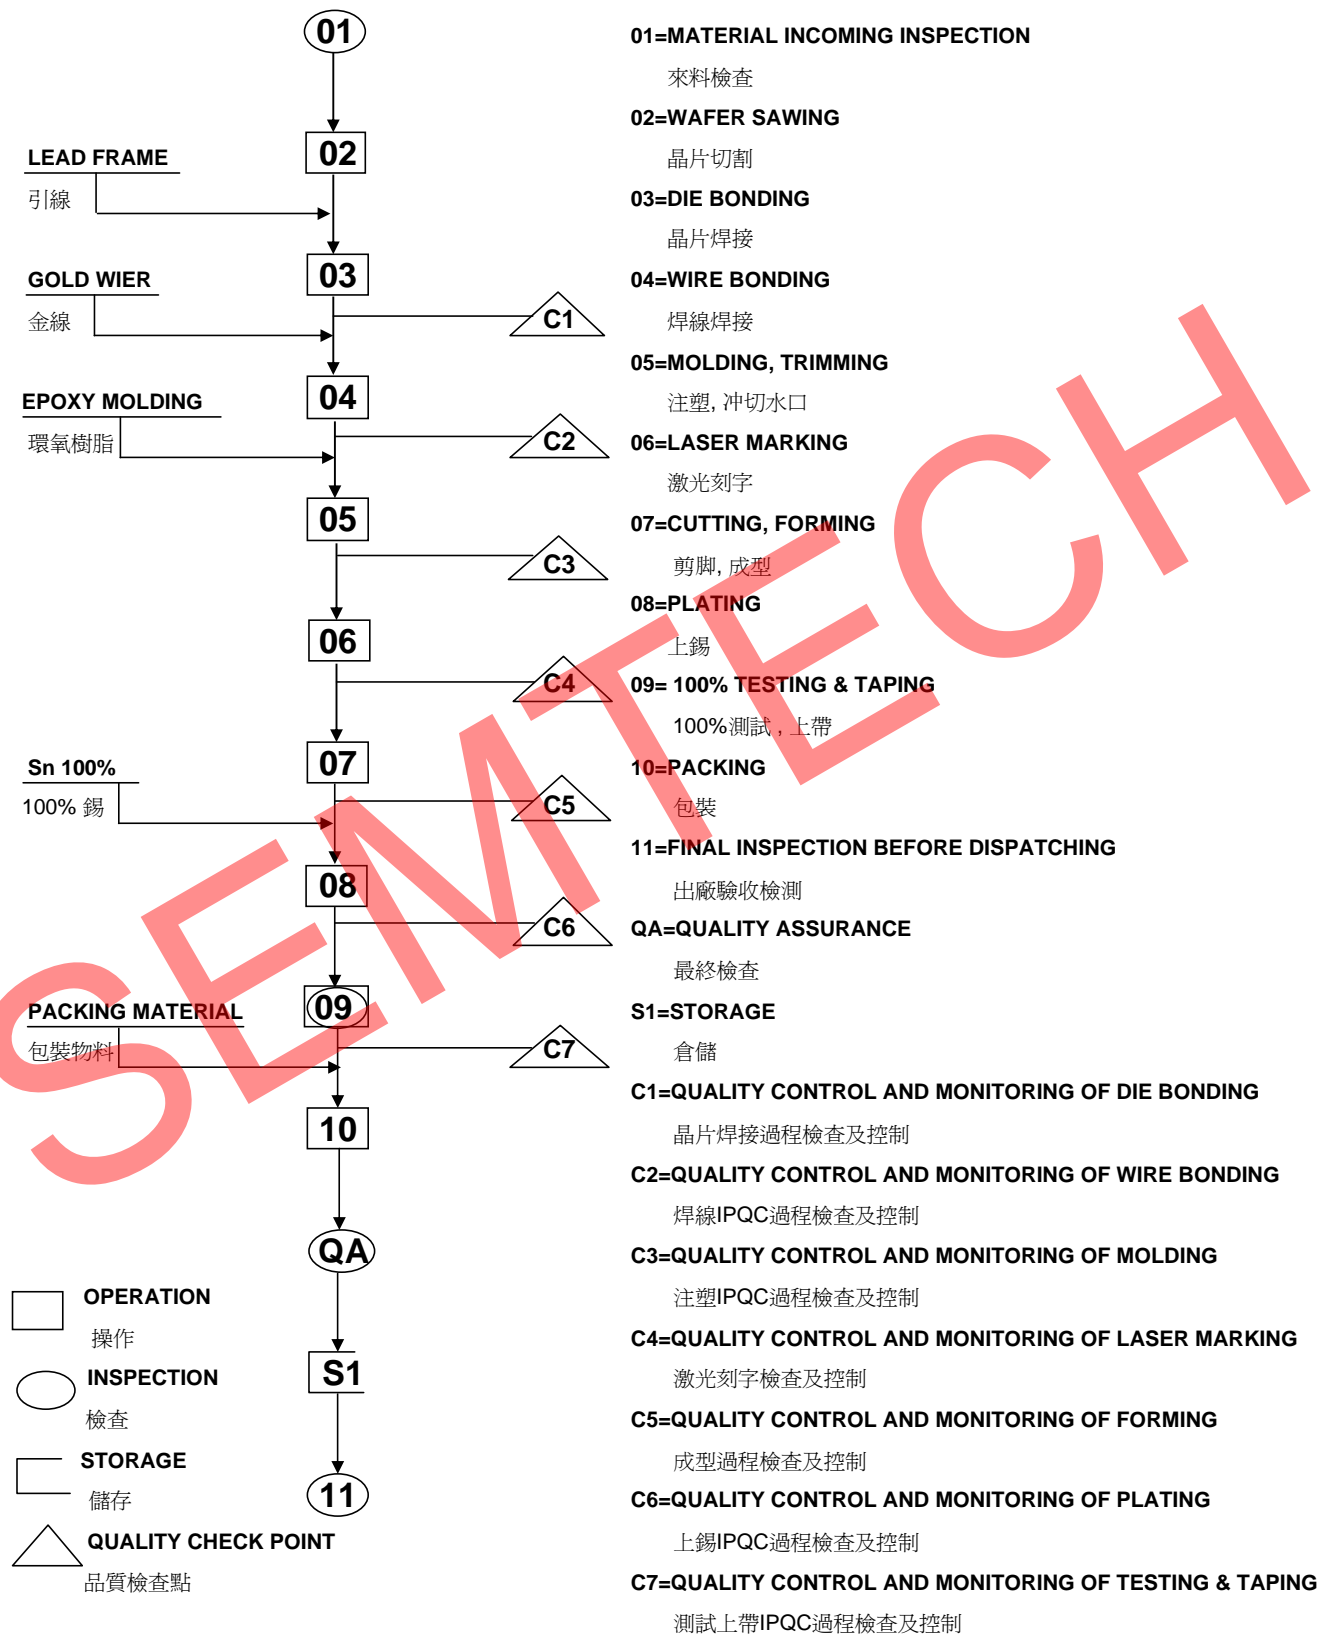

PROCESS FLOW CHART FOR SMD GLASS DIODE

二極管工序流程圖

PROCESS FLOW CHART FOR SOD DIODE SOD 二極管工序流程圖

PROCESS FLOW CHART FOR SOT-23 DIODE SOT-23 二極管工序流程圖

PROCESS FLOW CHART FOR SOT-323 DIODE SOT-323 二極管工序流程圖

PROCESS FLOW CHART FOR DO-213AA DIODE

DO-213AA 二極管工序流程圖