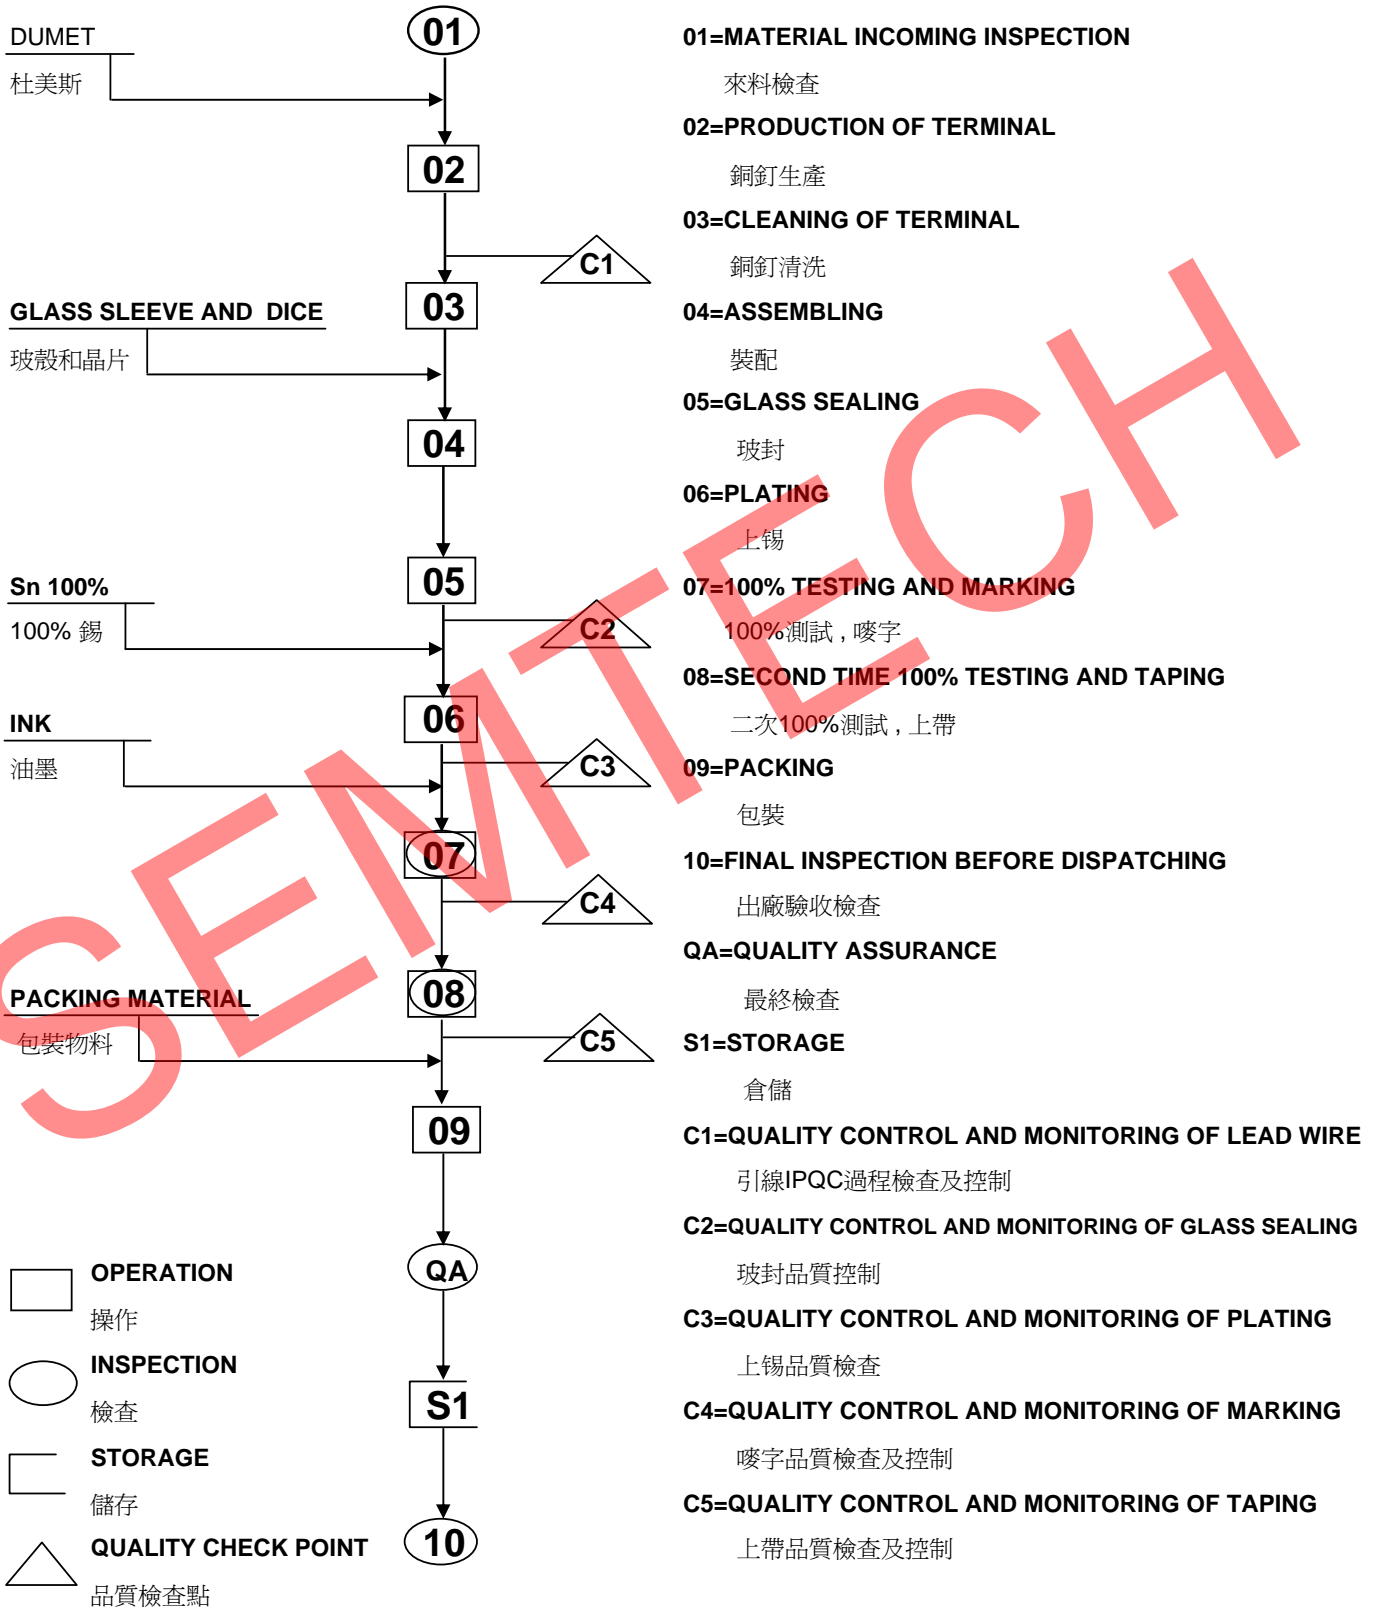

PROCESS FLOW CHART FOR SMD GLASS DIODE

二極管工序流程圖

PROCESS FLOW CHART FOR SOD DIODE SOD 二極管工序流程圖

PROCESS FLOW CHART FOR SOT-23 DIODE SOT-23 二極管工序流程圖

PROCESS FLOW CHART FOR SOT-323 DIODE SOT-323 二極管工序流程圖

PROCESS FLOW CHART FOR DO-213AA DIODE

DO-213AA 二極管工序流程圖