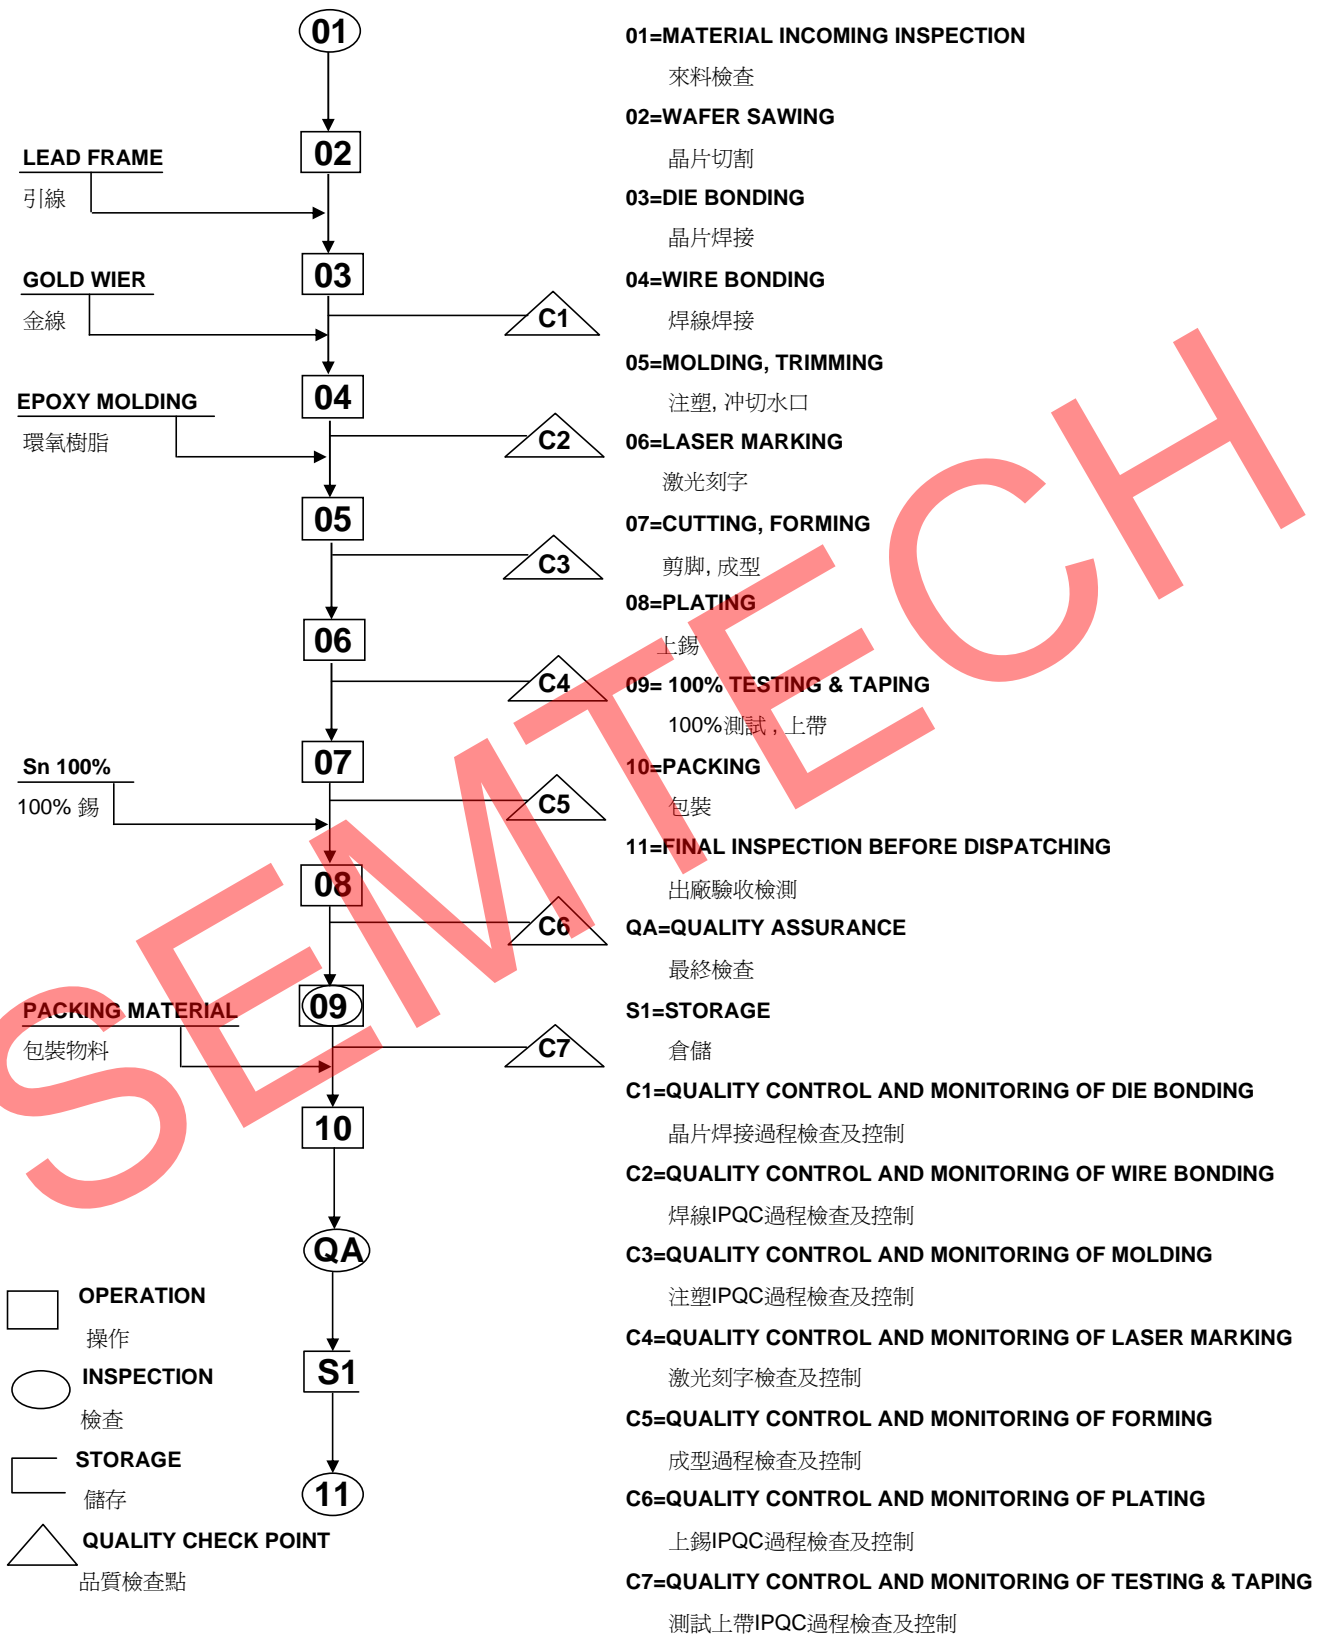

PROCESS FLOW CHART FOR SMD GLASS DIODE

二極管工序流程圖

PROCESS FLOW CHART FOR SOD DIODE SOD 二極管工序流程圖

PROCESS FLOW CHART FOR SOT-23 DIODE SOT-23 二極管工序流程圖

PROCESS FLOW CHART FOR SOT-323 DIODE SOT-323 二極管工序流程圖

PROCESS FLOW CHART FOR DO-213AA DIODE

DO-213AA 二極管工序流程圖